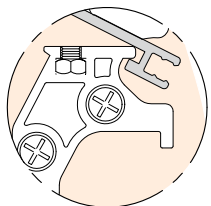

TO BE FILLED
A RELLENAR

TO BE FILLED
A RELLENAR

$F = H - 77$

$A = H - 54$

7 MONTAJE ENTRE PAREDES CON VIDRIO FIJO: SOPORTE FLOTANTE
/ MOUNTING BETWEEN WALLS WITH FIXED GLASS: FLOATING SUPPORT

MAX.
50 kg

8 INSERCIÓN DEL PERFIL / Profile insertion