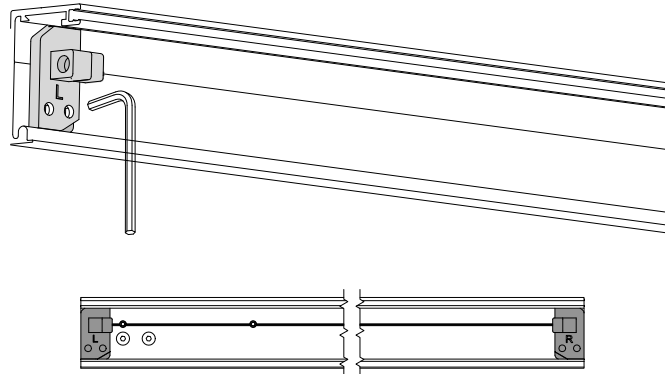

TO BE FILLED
A RELLENAR

TO BE FILLED
A RELLENAR

$F = H - 77$

$A = H - 54$

7 MONTAJE ENTRE PAREDES CON VIDRIO FIJO: SOPORTE FLOTANTE
/ MOUNTING BETWEEN WALLS WITH FIXED GLASS: FLOATING SUPPORT

MAX.
50 kg

8 INSERCIÓN DEL PERFIL / Profile insertion

DETAIL A

A3H

**9 MONTAJE TOPE FRENO
BRAKE STOP ASSEMBLY**

**10 APRETAR TORNILLOS
TIGHTEN SCREWS**

**11 FIJAR PERFIL DE ABAJO
FIXED LOWER GLASS PROFILE**

**12 MONTAR GUIADOR
LOWER GUIDE INSTALLATION**

**13 MONTAR PUERTA
DOOR INSTALLATION**

**14 MONTAR CRISTAL FIJO
FIXED GLASS MOUNT**

**15 REGULAR ALTURA
HEIGHT REGULATION**

**16 ANTI DESCARRILAMIENTO
ANTI-JUMP SCREW**

17 GUIADOR / LOWER GUIDE INSTALLATION

**18 EMBELLECEDOR
TOP TRACK COVER**

19 MONTAJE PARED- CRISTAL
WALL TO GLASS MOUNT