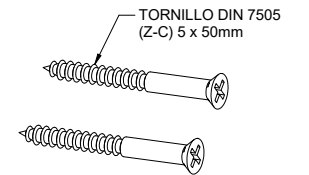

TO BE FILLED
A RELLENAR

TO BE FILLED
A RELLENAR

$F = H - 77$

$A = H - 54$

7 MONTAJE ENTRE PAREDES CON VIDRIO FIJO: SOPORTE FLOTANTE
/ MOUNTING BETWEEN WALLS WITH FIXED GLASS: FLOATING SUPPORT

MAX.
50 kg

8 INSERCIÓN DEL PERFIL / Profile insertion