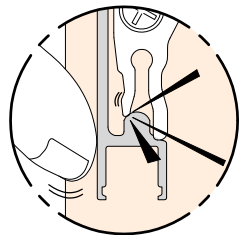

TO BE FILLED
A RELLENAR

TO BE FILLED
A RELLENAR

$F = H - 77$

$A = H - 54$

7 MONTAJE ENTRE PAREDES CON VIDRIO FIJO: SOPORTE FLOTANTE
/ MOUNTING BETWEEN WALLS WITH FIXED GLASS: FLOATING SUPPORT

MAX.
50 kg

8 INSERCIÓN DEL PERFIL / Profile insertion

DETAIL A

A3H

**9 MONTAJE TOPE FRENO
BRAKE STOP ASSEMBLY**

**10 APRETAR TORNILLOS
TIGHTEN SCREWS**

**11 FIJAR PERFIL DE ABAJO
FIXED LOWER GLASS PROFILE**

**12 MONTAR GUIADOR
LOWER GUIDE INSTALLATION**

**13 MONTAR PUERTA
DOOR INSTALLATION**

**14 MONTAR CRISTAL FIJO
FIXED GLASS MOUNT**

**15 REGULAR ALTURA
HEIGHT REGULATION**

**16 ANTI DESCARRILAMIENTO
ANTI-JUMP SCREW**

17 GUIADOR / LOWER GUIDE INSTALLATION

**18 EMBELLECEDOR
TOP TRACK COVER**

19 MONTAJE PARED- CRISTAL
WALL TO GLASS MOUNT