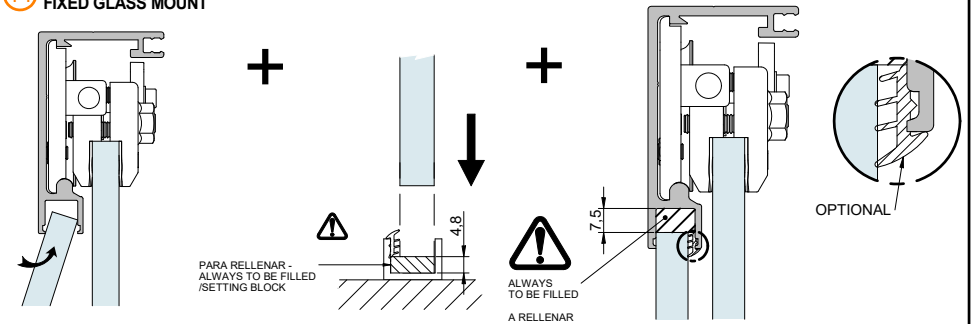

TO BE FILLED
A RELLENAR

TO BE FILLED
A RELLENAR

$F = H - 77$

$A = H - 54$

7 MONTAJE ENTRE PAREDES CON VIDRIO FIJO: SOPORTE FLOTANTE
/ MOUNTING BETWEEN WALLS WITH FIXED GLASS: FLOATING SUPPORT

MAX.
50 kg

8 INSERCIÓN DEL PERFIL / Profile insertion

DETAIL A

A3H

**9 MONTAJE TOPE FRENO
BRAKE STOP ASSEMBLY**

**10 APRETAR TORNILLOS
TIGHTEN SCREWS**

**11 FIJAR PERFIL DE ABAJO
FIXED LOWER GLASS PROFILE**

**12 MONTAR GUIADOR
LOWER GUIDE INSTALLATION**

**13 MONTAR PUERTA
DOOR INSTALLATION**

**14 MONTAR CRISTAL FIJO
FIXED GLASS MOUNT**

**15 REGULAR ALTURA
HEIGHT REGULATION**

**16 ANTI DESCARRILAMIENTO
ANTI-JUMP SCREW**

17 GUIADOR / LOWER GUIDE INSTALLATION

**18 EMBELLECEDOR
TOP TRACK COVER**

19 MONTAJE PARED- CRISTAL
WALL TO GLASS MOUNT