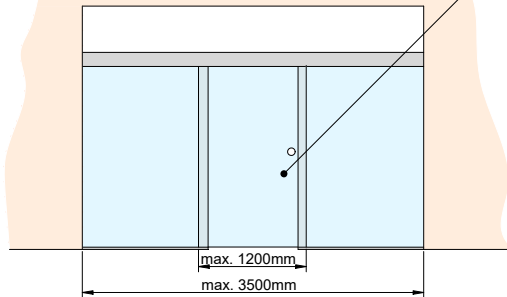

TO BE FILLED
A RELLENAR

TO BE FILLED
A RELLENAR

$F = H - 77$

$A = H - 54$

7 MONTAJE ENTRE PAREDES CON VIDRIO FIJO: SOPORTE FLOTANTE
/ MOUNTING BETWEEN WALLS WITH FIXED GLASS: FLOATING SUPPORT

MAX.
50 kg

8 INSERCIÓN DEL PERFIL / Profile insertion