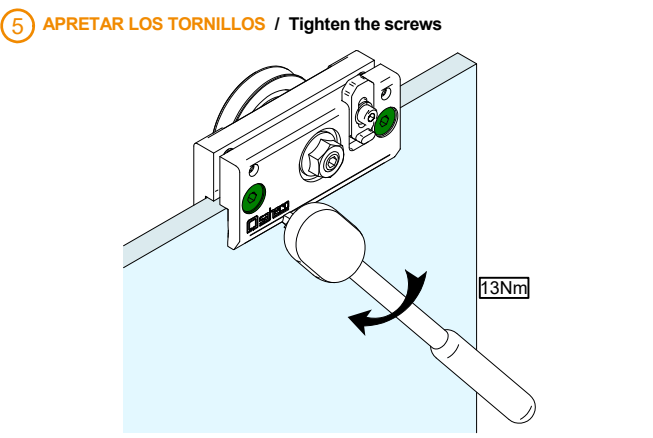

TO BE FILLED
A RELLENAR

TO BE FILLED
A RELLENAR

$F = H - 77$

$A = H - 54$

7 MONTAJE ENTRE PAREDES CON VIDRIO FIJO: SOPORTE FLOTANTE
/ MOUNTING BETWEEN WALLS WITH FIXED GLASS: FLOATING SUPPORT

MAX.
50 kg

8 INSERCIÓN DEL PERFIL / Profile insertion

**14 MONTAR CRISTAL FIJO
FIXED GLASS MOUNT**

**15 REGULAR ALTURA
HEIGHT REGULATION**

**16 ANTI DESCARRILAMIENTO
ANTI-JUMP SCREW**

17 GUIADOR / LOWER GUIDE INSTALLATION

**18 EMBELLECEDOR
TOP TRACK COVER**

19 MONTAJE PARED- CRISTAL
WALL TO GLASS MOUNT