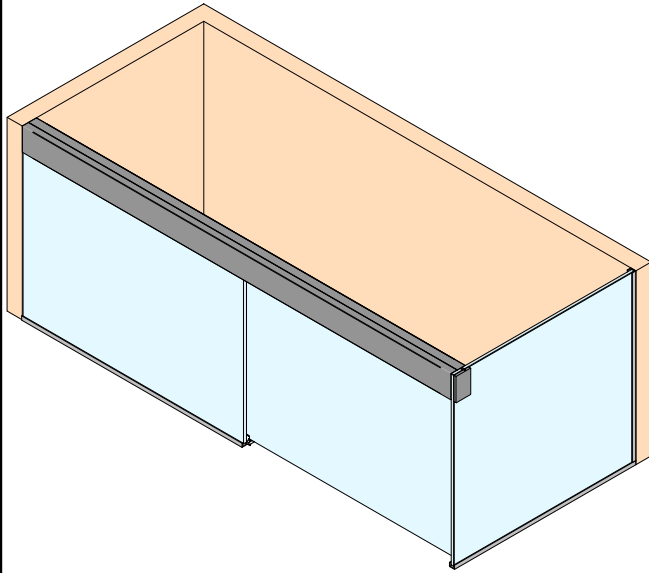

TO BE FILLED
A RELLENAR

TO BE FILLED
A RELLENAR

$F = H - 77$

$A = H - 54$

7 MONTAJE ENTRE PAREDES CON VIDRIO FIJO: SOPORTE FLOTANTE
/ MOUNTING BETWEEN WALLS WITH FIXED GLASS: FLOATING SUPPORT

MAX.
50 kg

8 INSERCIÓN DEL PERFIL / Profile insertion

**14 MONTAR CRISTAL FIJO
FIXED GLASS MOUNT**

**15 REGULAR ALTURA
HEIGHT REGULATION**

**16 ANTI DESCARRILAMIENTO
ANTI-JUMP SCREW**

17 GUIADOR / LOWER GUIDE INSTALLATION

**18 EMBELLECEDOR
TOP TRACK COVER**

19 MONTAJE PARED- CRISTAL
WALL TO GLASS MOUNT