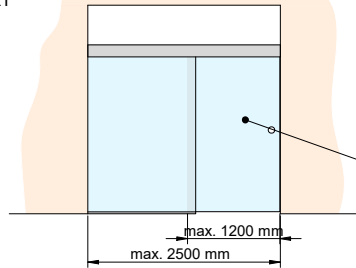

TO BE FILLED
A RELLENAR

TO BE FILLED
A RELLENAR

$F = H - 77$

$A = H - 54$

7 MONTAJE ENTRE PAREDES CON VIDRIO FIJO: SOPORTE FLOTANTE
/ MOUNTING BETWEEN WALLS WITH FIXED GLASS: FLOATING SUPPORT

MAX.
50 kg

8 INSERCIÓN DEL PERFIL / Profile insertion