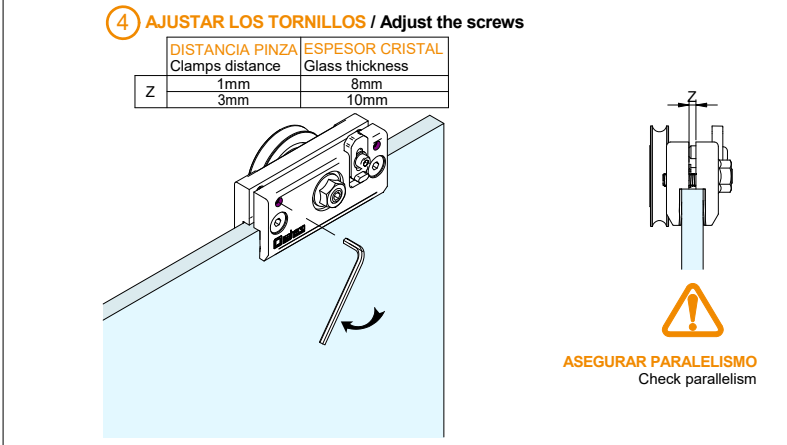

TO BE FILLED
A RELLENAR

TO BE FILLED
A RELLENAR

$F = H - 77$

$A = H - 54$

7 MONTAJE ENTRE PAREDES CON VIDRIO FIJO: SOPORTE FLOTANTE
/ MOUNTING BETWEEN WALLS WITH FIXED GLASS: FLOATING SUPPORT

MAX.
50 kg

8 INSERCIÓN DEL PERFIL / Profile insertion