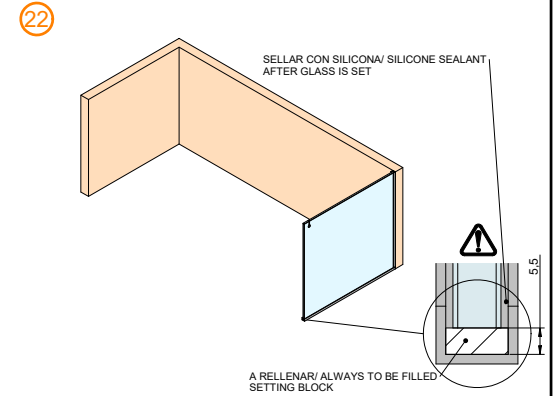

TO BE FILLED
A RELLENAR

TO BE FILLED
A RELLENAR

$F = H - 77$

$A = H - 54$

7 MONTAJE ENTRE PAREDES CON VIDRIO FIJO: SOPORTE FLOTANTE
/ MOUNTING BETWEEN WALLS WITH FIXED GLASS: FLOATING SUPPORT

MAX.
50 kg

8 INSERCIÓN DEL PERFIL / Profile insertion

**14 MONTAR CRISTAL FIJO
FIXED GLASS MOUNT**

**15 REGULAR ALTURA
HEIGHT REGULATION**

**16 ANTI DESCARRILAMIENTO
ANTI-JUMP SCREW**

17 GUIADOR / LOWER GUIDE INSTALLATION

**18 EMBELLECEDOR
TOP TRACK COVER**

19 MONTAJE PARED- CRISTAL
WALL TO GLASS MOUNT

20 CRISTAL MECANIZADO
MACHINED GLASS

23 INSERTAR SOPORTE IZQUIERDO
INSERT LEFT GLASS BRACKET

24 INSERTAR SOPORTE DERECHO
INSERT RIGHT GLASS BRACKET

26 FIJAR SOPORTES CRISTAL
FIX GLASS BRACKETS

27 RIGHT

**28 MONTAJE CRISTAL-CRISTAL
GLASS TO GLASS MOUNT**