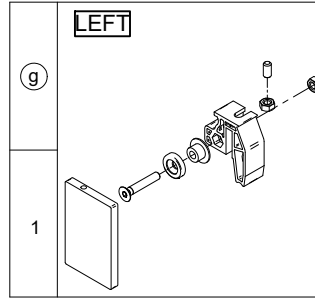

**14 MONTAR CRISTAL FIJO
FIXED GLASS MOUNT**

**15 REGULAR ALTURA
HEIGHT REGULATION**

**16 ANTI DESCARRILAMIENTO
ANTI-JUMP SCREW**

17 GUIADOR / LOWER GUIDE INSTALLATION

**18 EMBELLECEDOR
TOP TRACK COVER**

19 MONTAJE PARED- CRISTAL
WALL TO GLASS MOUNT