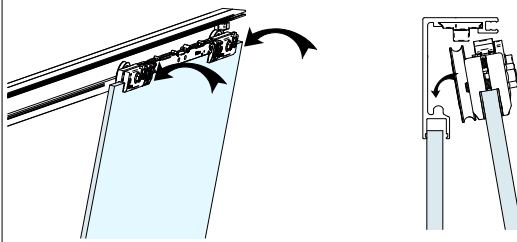

TO BE FILLED
A RELLENAR

TO BE FILLED
A RELLENAR

$F = H - 77$

$A = H - 54$

7 MONTAJE ENTRE PAREDES CON VIDRIO FIJO: SOPORTE FLOTANTE
/ MOUNTING BETWEEN WALLS WITH FIXED GLASS: FLOATING SUPPORT

MAX.
50 kg

8 INSERCIÓN DEL PERFIL / Profile insertion

DETAIL A

A3H

**9 MONTAJE TOPE FRENO
BRAKE STOP ASSEMBLY**

**10 APRETAR TORNILLOS
TIGHTEN SCREWS**

**11 FIJAR PERFIL DE ABAJO
FIXED LOWER GLASS PROFILE**

**12 MONTAR GUIADOR
LOWER GUIDE INSTALLATION**

**13 MONTAR PUERTA
DOOR INSTALLATION**

**14 MONTAR CRISTAL FIJO
FIXED GLASS MOUNT**

**15 REGULAR ALTURA
HEIGHT REGULATION**

**16 ANTI DESCARRILAMIENTO
ANTI-JUMP SCREW**

17 GUIADOR / LOWER GUIDE INSTALLATION

**18 EMBELLECEDOR
TOP TRACK COVER**

19 MONTAJE PARED- CRISTAL
WALL TO GLASS MOUNT