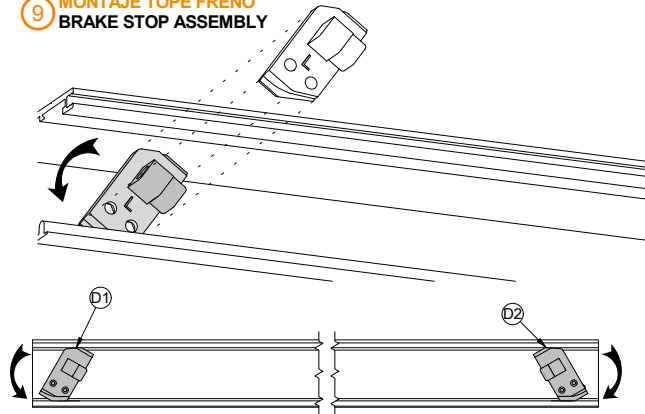

**9 MONTAJE TOPE FRENO
BRAKE STOP ASSEMBLY**