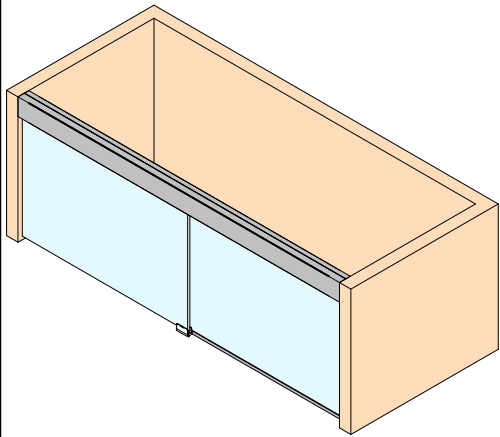

TO BE FILLED
A RELLENAR

TO BE FILLED
A RELLENAR

$F = H - 77$

$A = H - 54$

7 MONTAJE ENTRE PAREDES CON VIDRIO FIJO: SOPORTE FLOTANTE
/ MOUNTING BETWEEN WALLS WITH FIXED GLASS: FLOATING SUPPORT

MAX.
50 kg

8 INSERCIÓN DEL PERFIL / Profile insertion