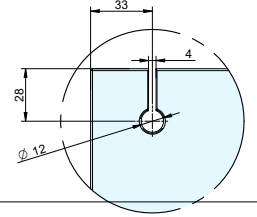

20 CRISTAL MECANIZADO
MACHINED GLASS