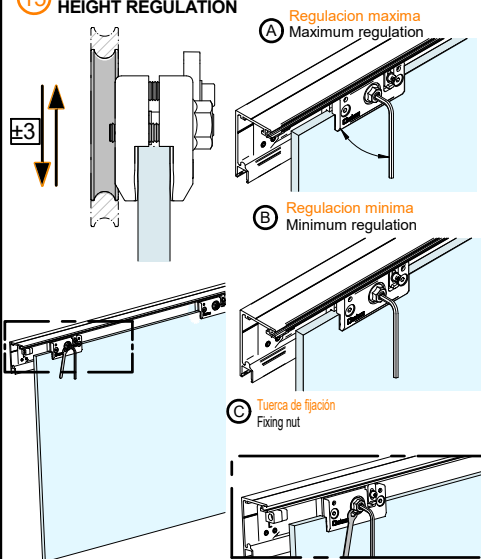

TO BE FILLED
A RELLENAR

TO BE FILLED
A RELLENAR

$F = H - 77$

$A = H - 54$

7 MONTAJE ENTRE PAREDES CON VIDRIO FIJO: SOPORTE FLOTANTE
/ MOUNTING BETWEEN WALLS WITH FIXED GLASS: FLOATING SUPPORT

MAX.
50 kg

8 INSERCIÓN DEL PERFIL / Profile insertion

DETAIL A

A3H

**9 MONTAJE TOPE FRENO
BRAKE STOP ASSEMBLY**

**10 APRETAR TORNILLOS
TIGHTEN SCREWS**

**11 FIJAR PERFIL DE ABAJO
FIXED LOWER GLASS PROFILE**

**12 MONTAR GUIADOR
LOWER GUIDE INSTALLATION**

**13 MONTAR PUERTA
DOOR INSTALLATION**

**14 MONTAR CRISTAL FIJO
FIXED GLASS MOUNT**

**15 REGULAR ALTURA
HEIGHT REGULATION**

**16 ANTI DESCARRILAMIENTO
ANTI-JUMP SCREW**

17 GUIADOR / LOWER GUIDE INSTALLATION

**18 EMBELLECEDOR
TOP TRACK COVER**

19 MONTAJE PARED- CRISTAL
WALL TO GLASS MOUNT