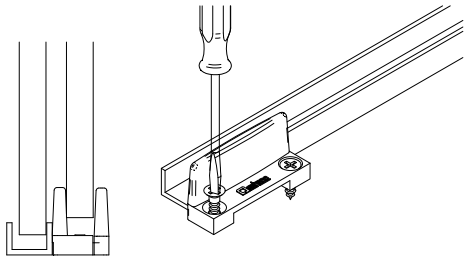

TO BE FILLED
A RELLENAR

TO BE FILLED
A RELLENAR

$F = H - 77$

$A = H - 54$

7 MONTAJE ENTRE PAREDES CON VIDRIO FIJO: SOPORTE FLOTANTE
/ MOUNTING BETWEEN WALLS WITH FIXED GLASS: FLOATING SUPPORT

MAX.
50 kg

8 INSERCIÓN DEL PERFIL / Profile insertion

DETAIL A

A3H

**9 MONTAJE TOPE FRENO
BRAKE STOP ASSEMBLY**

**10 APRETAR TORNILLOS
TIGHTEN SCREWS**

**11 FIJAR PERFIL DE ABAJO
FIXED LOWER GLASS PROFILE**

**12 MONTAR GUIADOR
LOWER GUIDE INSTALLATION**

**13 MONTAR PUERTA
DOOR INSTALLATION**

**14 MONTAR CRISTAL FIJO
FIXED GLASS MOUNT**

**15 REGULAR ALTURA
HEIGHT REGULATION**

**16 ANTI DESCARRILAMIENTO
ANTI-JUMP SCREW**

17 GUIADOR / LOWER GUIDE INSTALLATION

**18 EMBELLECEDOR
TOP TRACK COVER**

19 MONTAJE PARED- CRISTAL
WALL TO GLASS MOUNT