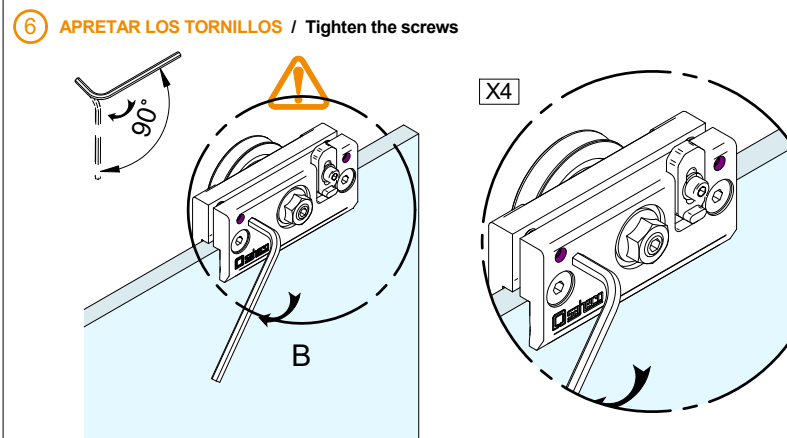

TO BE FILLED
A RELLENAR

TO BE FILLED
A RELLENAR

$F = H - 77$

$A = H - 54$

7 MONTAJE ENTRE PAREDES CON VIDRIO FIJO: SOPORTE FLOTANTE
/ MOUNTING BETWEEN WALLS WITH FIXED GLASS: FLOATING SUPPORT

MAX.
50 kg

8 INSERCIÓN DEL PERFIL / Profile insertion