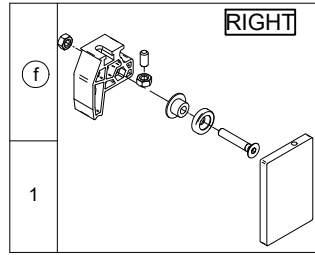

**14 MONTAR CRISTAL FIJO
FIXED GLASS MOUNT**

**15 REGULAR ALTURA
HEIGHT REGULATION**

**16 ANTI DESCARRILAMIENTO
ANTI-JUMP SCREW**

17 GUIADOR / LOWER GUIDE INSTALLATION

**18 EMBELLECEDOR
TOP TRACK COVER**

19 MONTAJE PARED- CRISTAL
WALL TO GLASS MOUNT