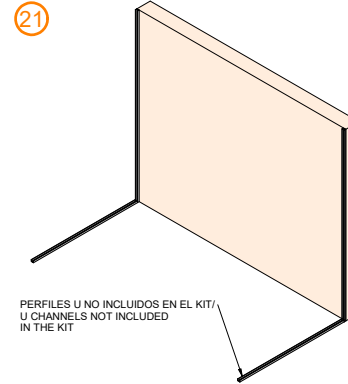

TO BE FILLED
A RELLENAR

TO BE FILLED
A RELLENAR

$F = H - 77$

$A = H - 54$

7 MONTAJE ENTRE PAREDES CON VIDRIO FIJO: SOPORTE FLOTANTE
/ MOUNTING BETWEEN WALLS WITH FIXED GLASS: FLOATING SUPPORT

MAX.
50 kg

8 INSERCIÓN DEL PERFIL / Profile insertion

**14 MONTAR CRISTAL FIJO
FIXED GLASS MOUNT**

**15 REGULAR ALTURA
HEIGHT REGULATION**

**16 ANTI DESCARRILAMIENTO
ANTI-JUMP SCREW**

17 GUIADOR / LOWER GUIDE INSTALLATION

**18 EMBELLECEDOR
TOP TRACK COVER**

19 MONTAJE PARED- CRISTAL
WALL TO GLASS MOUNT

20 CRISTAL MECANIZADO
MACHINED GLASS

23 INSERTAR SOPORTE IZQUIERDO
INSERT LEFT GLASS BRACKET

24 INSERTAR SOPORTE DERECHO
INSERT RIGHT GLASS BRACKET

26 FIJAR SOPORTES CRISTAL
FIX GLASS BRACKETS

27 RIGHT

**28 MONTAJE CRISTAL-CRISTAL
GLASS TO GLASS MOUNT**