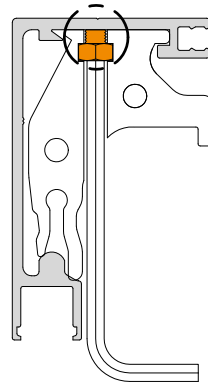

TO BE FILLED
A RELLENAR

TO BE FILLED
A RELLENAR

$F = H - 77$

$A = H - 54$

7 MONTAJE ENTRE PAREDES CON VIDRIO FIJO: SOPORTE FLOTANTE
/ MOUNTING BETWEEN WALLS WITH FIXED GLASS: FLOATING SUPPORT

MAX.
50 kg

8 INSERCIÓN DEL PERFIL / Profile insertion

DETAIL A

A3H

**9 MONTAJE TOPE FRENO
BRAKE STOP ASSEMBLY**

**10 APRETAR TORNILLOS
TIGHTEN SCREWS**

**11 FIJAR PERFIL DE ABAJO
FIXED LOWER GLASS PROFILE**

**12 MONTAR GUIADOR
LOWER GUIDE INSTALLATION**

**13 MONTAR PUERTA
DOOR INSTALLATION**

**14 MONTAR CRISTAL FIJO
FIXED GLASS MOUNT**

**15 REGULAR ALTURA
HEIGHT REGULATION**

**16 ANTI DESCARRILAMIENTO
ANTI-JUMP SCREW**

17 GUIADOR / LOWER GUIDE INSTALLATION

**18 EMBELLECEDOR
TOP TRACK COVER**

19 MONTAJE PARED- CRISTAL
WALL TO GLASS MOUNT