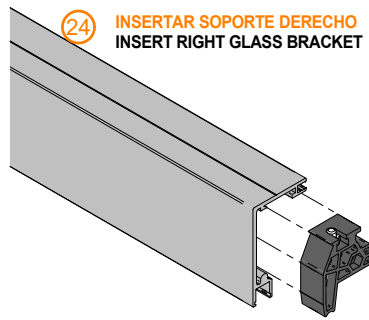

TO BE FILLED
A RELLENAR

TO BE FILLED
A RELLENAR

$F = H - 77$

$A = H - 54$

7 MONTAJE ENTRE PAREDES CON VIDRIO FIJO: SOPORTE FLOTANTE
/ MOUNTING BETWEEN WALLS WITH FIXED GLASS: FLOATING SUPPORT

MAX.
50 kg

8 INSERCIÓN DEL PERFIL / Profile insertion

**14 MONTAR CRISTAL FIJO
FIXED GLASS MOUNT**

**15 REGULAR ALTURA
HEIGHT REGULATION**

**16 ANTI DESCARRILAMIENTO
ANTI-JUMP SCREW**

17 GUIADOR / LOWER GUIDE INSTALLATION

**18 EMBELLECEDOR
TOP TRACK COVER**

19 MONTAJE PARED- CRISTAL
WALL TO GLASS MOUNT

20 CRISTAL MECANIZADO
MACHINED GLASS

23 INSERTAR SOPORTE IZQUIERDO
INSERT LEFT GLASS BRACKET

24 INSERTAR SOPORTE DERECHO
INSERT RIGHT GLASS BRACKET

26 FIJAR SOPORTES CRISTAL
FIX GLASS BRACKETS

27 RIGHT

**28 MONTAJE CRISTAL-CRISTAL
GLASS TO GLASS MOUNT**