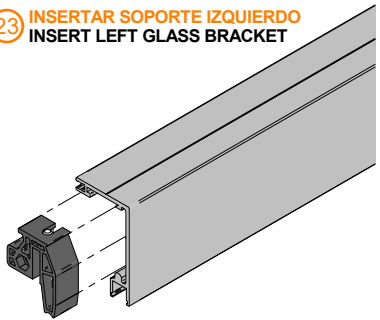

TO BE FILLED
A RELLENAR

TO BE FILLED
A RELLENAR

$F = H - 77$

$A = H - 54$

7 MONTAJE ENTRE PAREDES CON VIDRIO FIJO: SOPORTE FLOTANTE
/ MOUNTING BETWEEN WALLS WITH FIXED GLASS: FLOATING SUPPORT

MAX.
50 kg

8 INSERCIÓN DEL PERFIL / Profile insertion

**14 MONTAR CRISTAL FIJO
FIXED GLASS MOUNT**

**15 REGULAR ALTURA
HEIGHT REGULATION**

**16 ANTI DESCARRILAMIENTO
ANTI-JUMP SCREW**

17 GUIADOR / LOWER GUIDE INSTALLATION

**18 EMBELLECEDOR
TOP TRACK COVER**

19 MONTAJE PARED- CRISTAL
WALL TO GLASS MOUNT

20 CRISTAL MECANIZADO
MACHINED GLASS

23 INSERTAR SOPORTE IZQUIERDO
INSERT LEFT GLASS BRACKET

24 INSERTAR SOPORTE DERECHO
INSERT RIGHT GLASS BRACKET

26 FIJAR SOPORTES CRISTAL
FIX GLASS BRACKETS

27 RIGHT

**28 MONTAJE CRISTAL-CRISTAL
GLASS TO GLASS MOUNT**