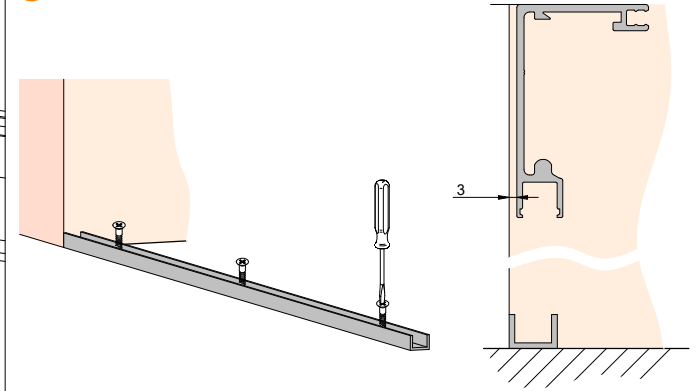

TO BE FILLED
A RELLENAR

TO BE FILLED
A RELLENAR

$F = H - 77$

$A = H - 54$

7 MONTAJE ENTRE PAREDES CON VIDRIO FIJO: SOPORTE FLOTANTE
/ MOUNTING BETWEEN WALLS WITH FIXED GLASS: FLOATING SUPPORT

MAX.
50 kg

8 INSERCIÓN DEL PERFIL / Profile insertion

DETAIL A

A3H

**9 MONTAJE TOPE FRENO
BRAKE STOP ASSEMBLY**

**10 APRETAR TORNILLOS
TIGHTEN SCREWS**

**11 FIJAR PERFIL DE ABAJO
FIXED LOWER GLASS PROFILE**

**12 MONTAR GUIADOR
LOWER GUIDE INSTALLATION**

**13 MONTAR PUERTA
DOOR INSTALLATION**

**14 MONTAR CRISTAL FIJO
FIXED GLASS MOUNT**

**15 REGULAR ALTURA
HEIGHT REGULATION**

**16 ANTI DESCARRILAMIENTO
ANTI-JUMP SCREW**

17 GUIADOR / LOWER GUIDE INSTALLATION

**18 EMBELLECEDOR
TOP TRACK COVER**

19 MONTAJE PARED- CRISTAL
WALL TO GLASS MOUNT