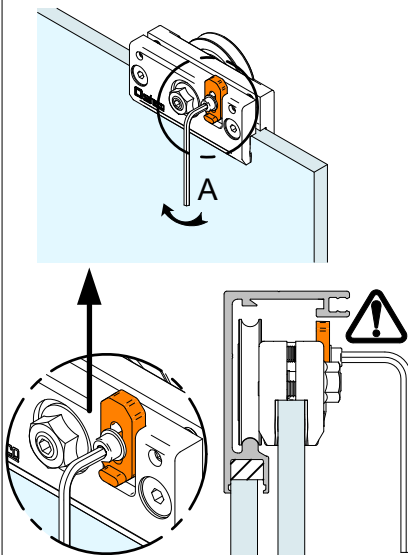

TO BE FILLED
A RELLENAR

TO BE FILLED
A RELLENAR

$F = H - 77$

$A = H - 54$

7 MONTAJE ENTRE PAREDES CON VIDRIO FIJO: SOPORTE FLOTANTE
/ MOUNTING BETWEEN WALLS WITH FIXED GLASS: FLOATING SUPPORT

MAX.
50 kg

8 INSERCIÓN DEL PERFIL / Profile insertion

DETAIL A

A3H

**9 MONTAJE TOPE FRENO
BRAKE STOP ASSEMBLY**

**10 APRETAR TORNILLOS
TIGHTEN SCREWS**

**11 FIJAR PERFIL DE ABAJO
FIXED LOWER GLASS PROFILE**

**12 MONTAR GUIADOR
LOWER GUIDE INSTALLATION**

**13 MONTAR PUERTA
DOOR INSTALLATION**

**14 MONTAR CRISTAL FIJO
FIXED GLASS MOUNT**

**15 REGULAR ALTURA
HEIGHT REGULATION**

**16 ANTI DESCARRILAMIENTO
ANTI-JUMP SCREW**

17 GUIADOR / LOWER GUIDE INSTALLATION

**18 EMBELLECEDOR
TOP TRACK COVER**

19 MONTAJE PARED- CRISTAL
WALL TO GLASS MOUNT