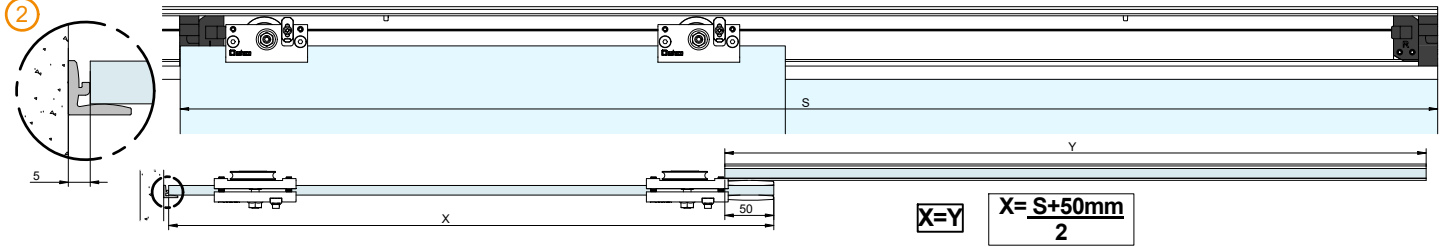

TO BE FILLED
A RELLENAR

TO BE FILLED
A RELLENAR

$F = H - 77$

$A = H - 54$

7 MONTAJE ENTRE PAREDES CON VIDRIO FIJO: SOPORTE FLOTANTE
/ MOUNTING BETWEEN WALLS WITH FIXED GLASS: FLOATING SUPPORT

MAX.
50 kg

8 INSERCIÓN DEL PERFIL / Profile insertion

DETAIL A

A3H

**9 MONTAJE TOPE FRENO
BRAKE STOP ASSEMBLY**

**10 APRETAR TORNILLOS
TIGHTEN SCREWS**

**11 FIJAR PERFIL DE ABAJO
FIXED LOWER GLASS PROFILE**

**12 MONTAR GUIADOR
LOWER GUIDE INSTALLATION**

**13 MONTAR PUERTA
DOOR INSTALLATION**

**14 MONTAR CRISTAL FIJO
FIXED GLASS MOUNT**

**15 REGULAR ALTURA
HEIGHT REGULATION**

**16 ANTI DESCARRILAMIENTO
ANTI-JUMP SCREW**

17 GUIADOR / LOWER GUIDE INSTALLATION

**18 EMBELLECEDOR
TOP TRACK COVER**

19 MONTAJE PARED- CRISTAL
WALL TO GLASS MOUNT